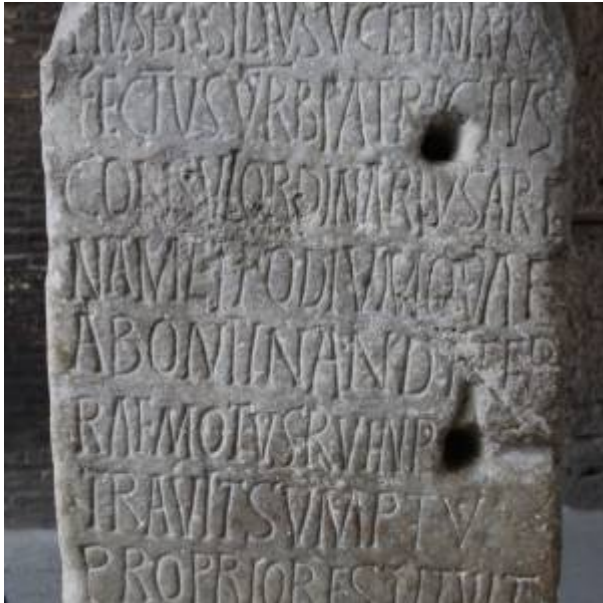

Rome

[<< Back](#)

From:

<https://www.hankatt.se/wiki/> - **hankatt.se**

Permanent link:

<https://www.hankatt.se/wiki/doku.php?id=photo:rome:start>

Last update: **2023/12/31 10:28**